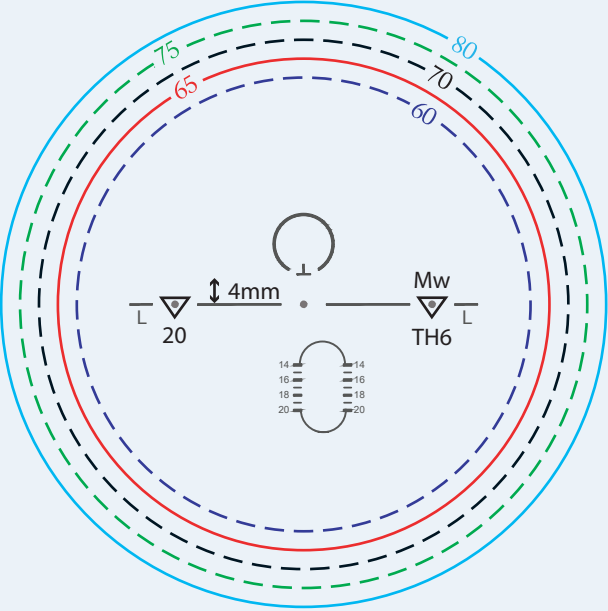

Centration Chart

iAction · iAction™

Progressive

MFH (15mm & 18mm Design)

Precision Advance Kids Pro · Kids ProTECH

MFH (17/19/21mm Design)

iFREE

MFH (14-20mm Design) (in 1mm Schritten)

Genius

MFH (19mm)

Precision Daily · NECO

MFH (15/17/19mm Design)

iRelax

MFH (17mm Design)

Centration Chart

**Precision Office · Office
iOffice · iRoom · iReader**

MFH (16mm Design)

iAction · iAction™

Single Vision

Centration Chart

Smart Evolution
1.0/2.0/3.0
MFH (16/18/20mm Design)

Centration Chart