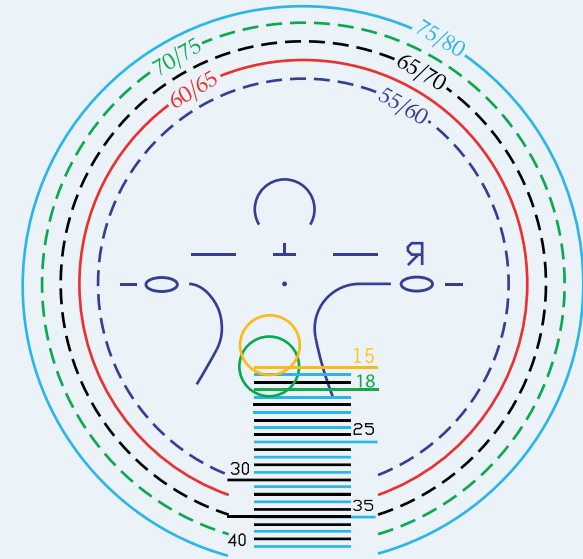

Centration Chart

iAction · iAction™

Progressive

MFH (15mm & 18mm Design)

Precision Advance Kids Pro · Kids ProTECH

MFH (17/19/21mm Design)

iFREE

MFH (14-20mm Design) (in 1mm Schritten)

Genius

MFH (19mm)

Precision Daily · NECO

MFH (15/17/19mm Design)

iRelax

MFH (17mm Design)

Centration Chart

**Precision Office · Office
iOffice · iRoom · iReader**

MFH (16mm Design)

iAction · iAction™

Single Vision

Centration Chart

Smart Evolution
1.0/2.0/3.0
MFH (16/18/20mm Design)

Centration Chart