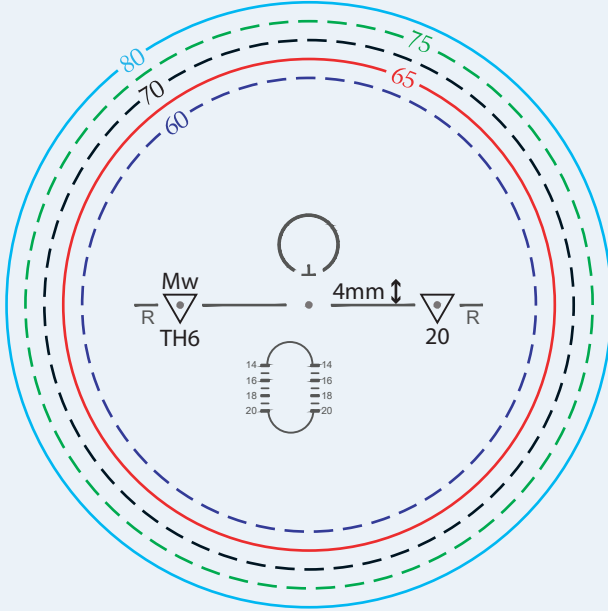

Centration Chart

iAction · iAction™

Progressive

MFH (15mm & 18mm Design)

Precision Advance Kids Pro · Kids ProTECH

MFH (17/19/21mm Design)

iFREE

MFH (14-20mm Design) (in 1mm Schritten)

Genius

MFH (19mm)

Precision Daily · NECO

MFH (15/17/19mm Design)

iRelax

MFH (17mm Design)

Centration Chart

**Precision Office · Office
iOffice · iRoom · iReader**

MFH (16mm Design)

iAction · iAction™

Single Vision

Centration Chart

Smart Evolution
1.0/2.0/3.0
MFH (16/18/20mm Design)

Centration Chart