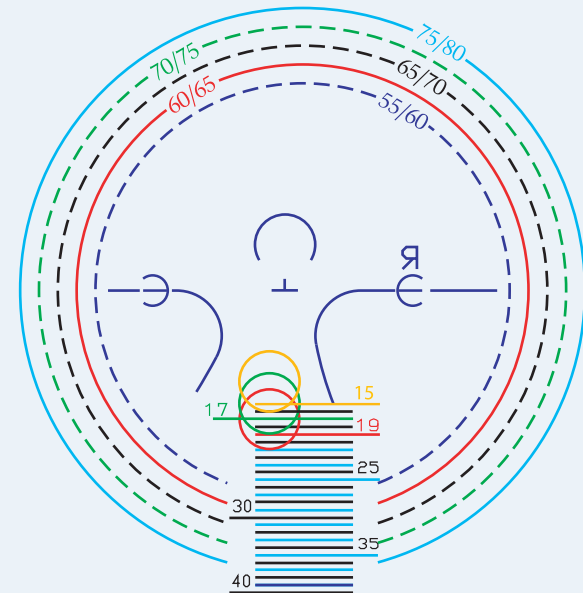

Centration Chart

iAction · iAction™

Progressive

MFH (15mm & 18mm Design)

Precision Advance Kids Pro · Kids ProTECH

MFH (17/19/21mm Design)

iFREE

MFH (14-20mm Design) (in 1mm Schritten)

Genius

MFH (19mm)

Precision Daily · NECO

MFH (15/17/19mm Design)

iRelax

MFH (17mm Design)

Centration Chart

**Precision Office · Office
iOffice · iRoom · iReader**

MFH (16mm Design)

iAction · iAction™

Single Vision

Centration Chart

Smart Evolution
1.0/2.0/3.0
MFH (16/18/20mm Design)

Centration Chart