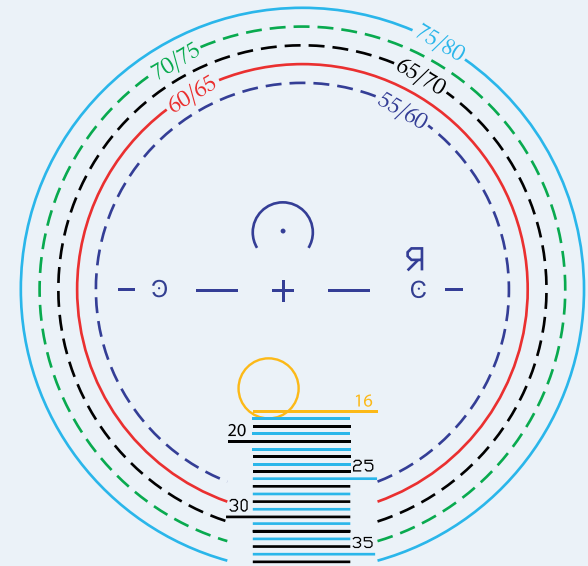

Centration Chart

iAction · iAction™

Progressive

MFH (15mm & 18mm Design)

Precision Advance Kids Pro · Kids ProTECH

MFH (17/19/21mm Design)

iFREE

MFH (14-20mm Design) (in 1mm Schritten)

Genius

MFH (19mm)

Precision Daily · NECO

MFH (15/17/19mm Design)

iRelax

MFH (17mm Design)

Centration Chart

**Precision Office · Office
iOffice · iRoom · iReader**

MFH (16mm Design)

iAction · iAction™

Single Vision

Centration Chart

Smart Evolution
1.0/2.0/3.0
MFH (16/18/20mm Design)

Centration Chart