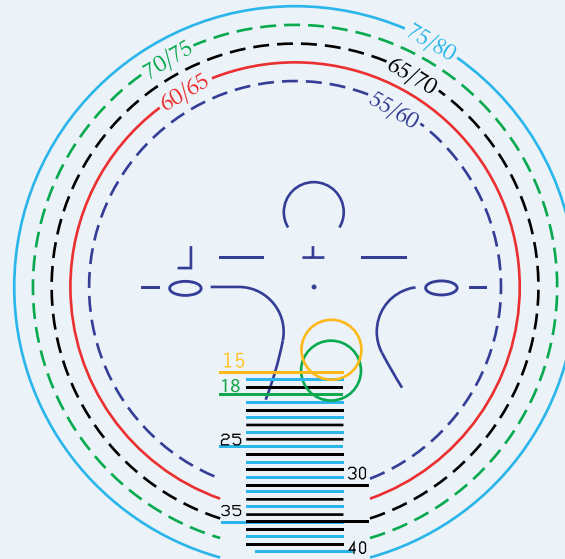

Centration Chart

iAction · iAction™

Progressive

MFH (15mm & 18mm Design)

Precision Advance Kids Pro · Kids ProTECH

MFH (17/19/21mm Design)

iFREE

MFH (14-20mm Design) (in 1mm Schritten)

Genius

MFH (19mm)

Precision Daily · NECO

MFH (15/17/19mm Design)

iRelax

MFH (17mm Design)

Centration Chart

**Precision Office · Office
iOffice · iRoom · iReader**

MFH (16mm Design)

iAction · iAction™

Single Vision

Centration Chart

Smart Evolution
1.0/2.0/3.0
MFH (16/18/20mm Design)

Centration Chart