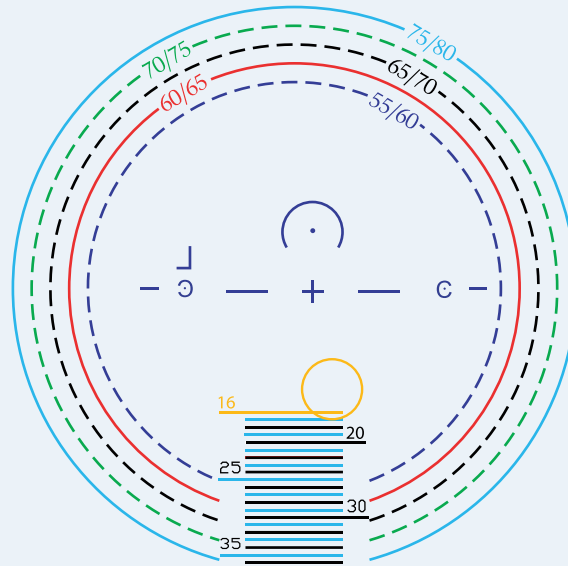

Centration Chart

iAction · iAction™

Progressive

MFH (15mm & 18mm Design)

Precision Advance Kids Pro · Kids ProTECH

MFH (17/19/21mm Design)

iFREE

MFH (14-20mm Design) (in 1mm Schritten)

Genius

MFH (19mm)

Precision Daily · NECO

MFH (15/17/19mm Design)

iRelax

MFH (17mm Design)

Centration Chart

**Precision Office · Office
iOffice · iRoom · iReader**

MFH (16mm Design)

iAction · iAction™

Single Vision

Centration Chart

Smart Evolution
1.0/2.0/3.0
MFH (16/18/20mm Design)

Centration Chart