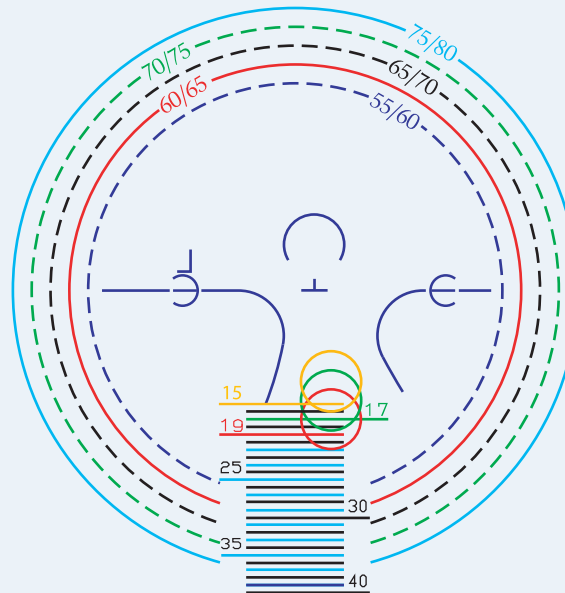

Centration Chart

iAction · iAction™

Progressive

MFH (15mm & 18mm Design)

Precision Advance Kids Pro · Kids ProTECH

MFH (17/19/21mm Design)

iFREE

MFH (14-20mm Design) (in 1mm Schritten)

Genius

MFH (19mm)

Precision Daily · NECO

MFH (15/17/19mm Design)

iRelax

MFH (17mm Design)

Centration Chart

**Precision Office · Office
iOffice · iRoom · iReader**

MFH (16mm Design)

iAction · iAction™

Single Vision

Centration Chart

Smart Evolution
1.0/2.0/3.0
MFH (16/18/20mm Design)

Centration Chart